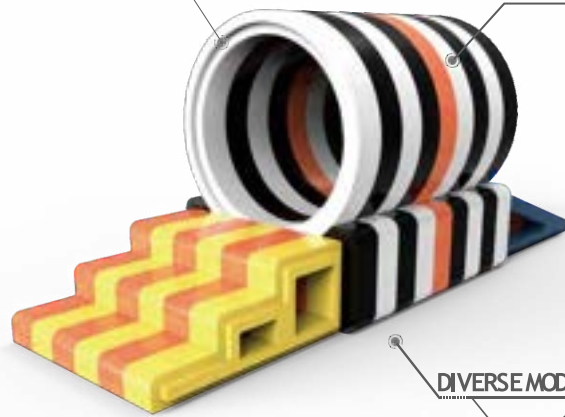

2

Creative combination

Pangolin circular drilling combination

Hexagonal drilling combination

Pangolin circular drilling combination

穿山甲系列
型号: CKL-csj-01
尺寸: 222×117×123 (CM)

SOFT MATERIAL \ 柔软材质

丰富颜色
RICH COLORS