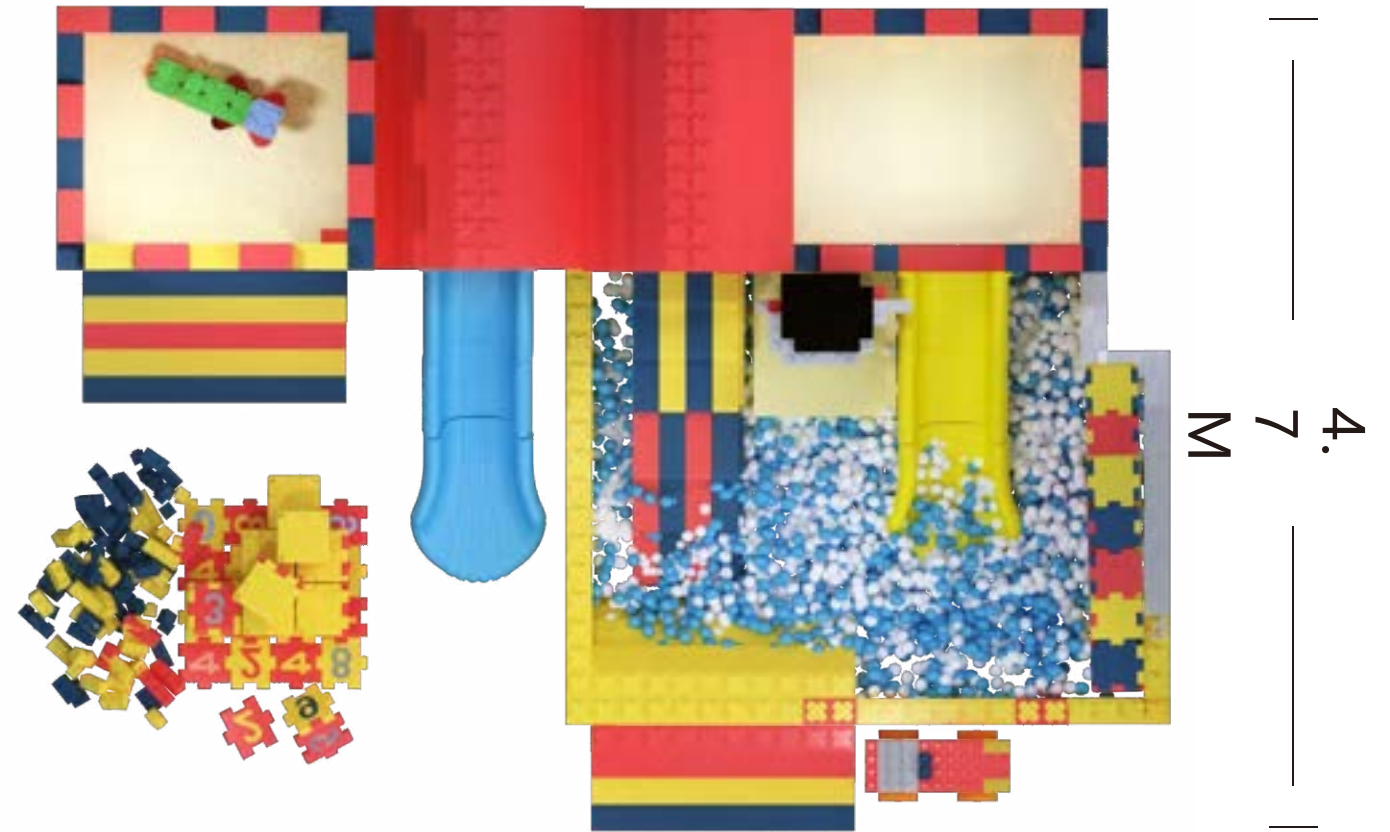

颜色(Color) : ■ ■ ■
面积(Size) : 30m²