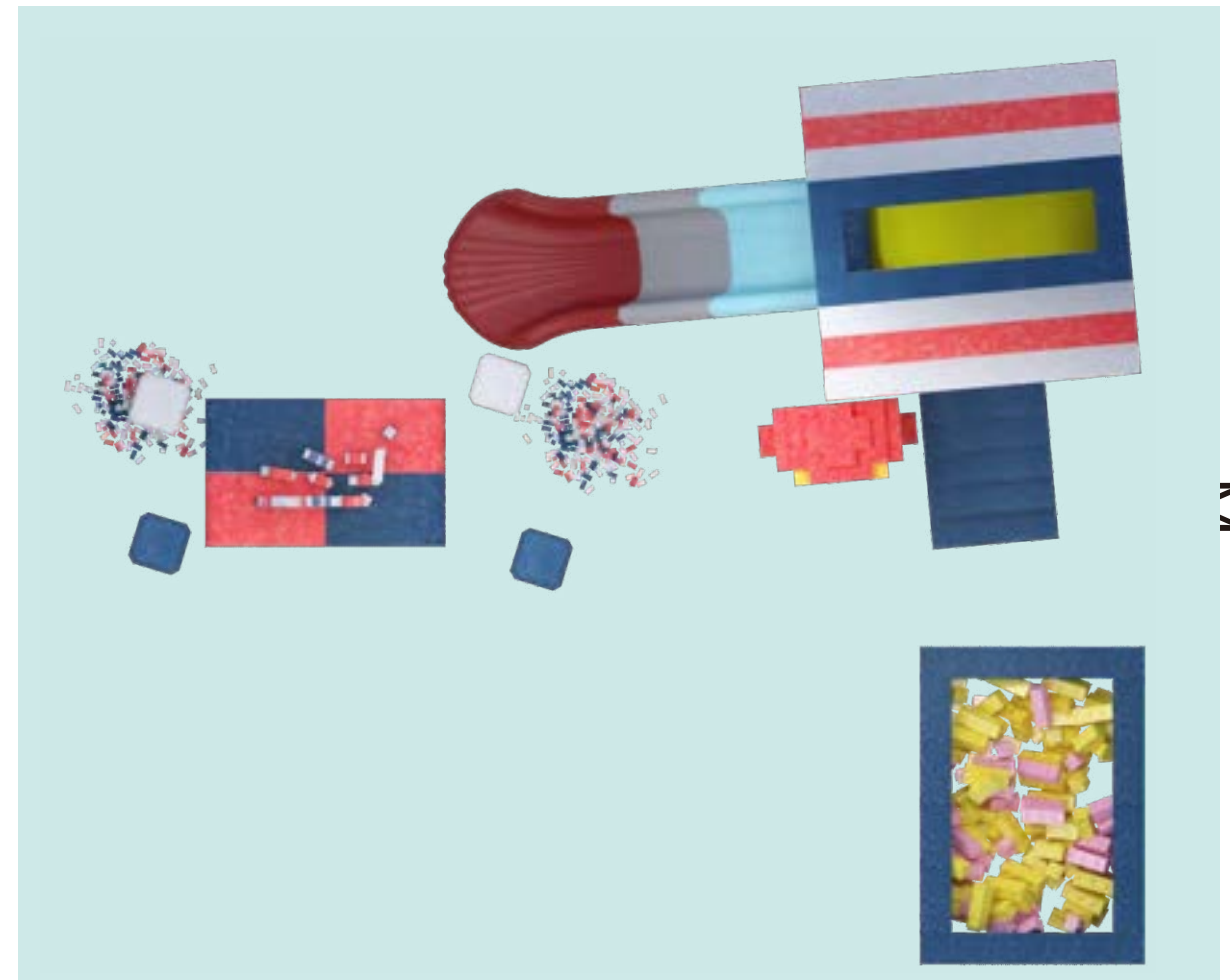

5.2M

颜色(Color) : ■ ■ ■ ■
面积(Size) : 22m²