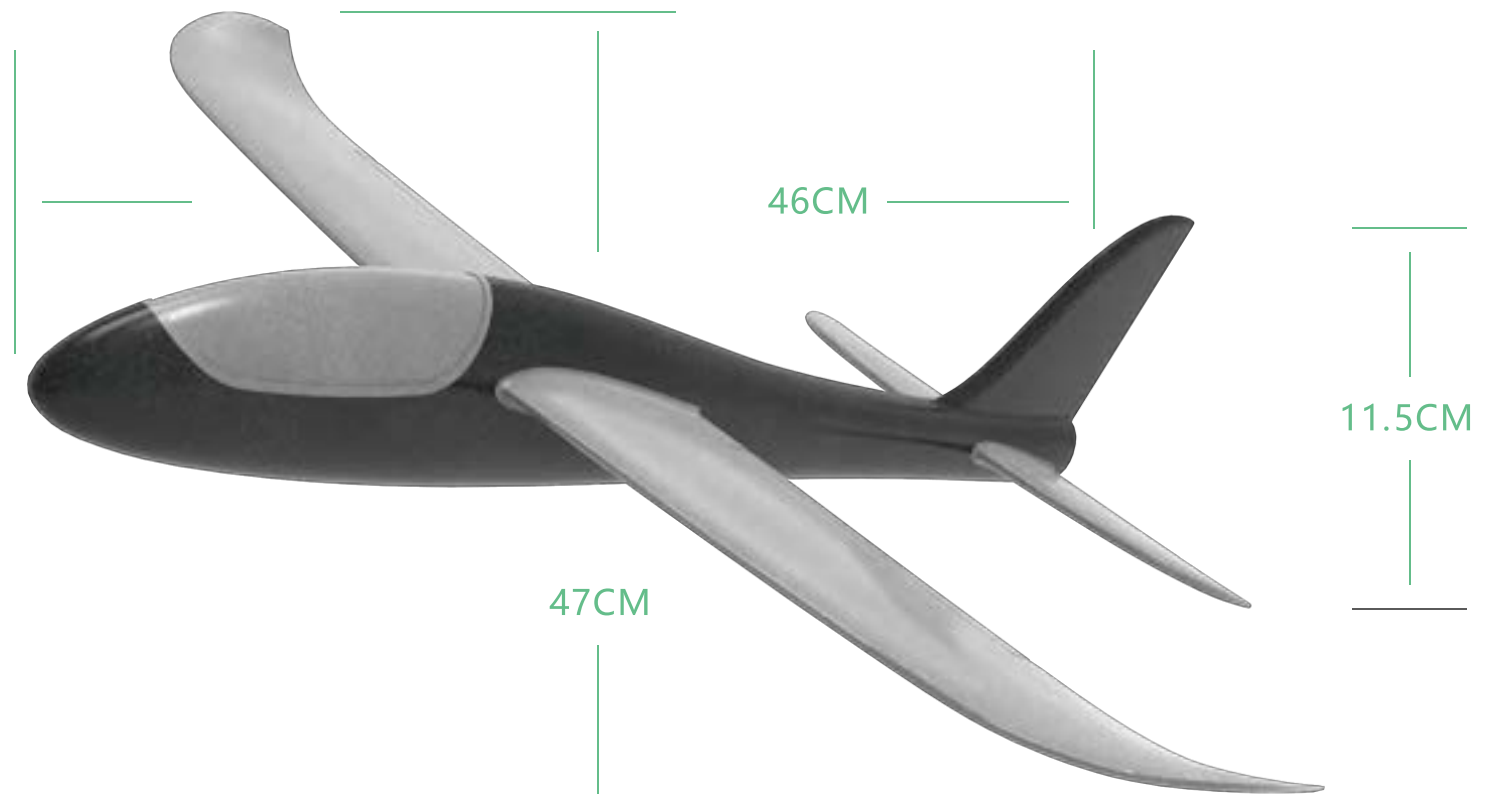

1

Creative toys

Hands on airplane

Hands on airplane

动手乐系列

型号: CKL-dsl-02

尺寸: 47×46×11.5 (CM)

GREAT WALL SERIES