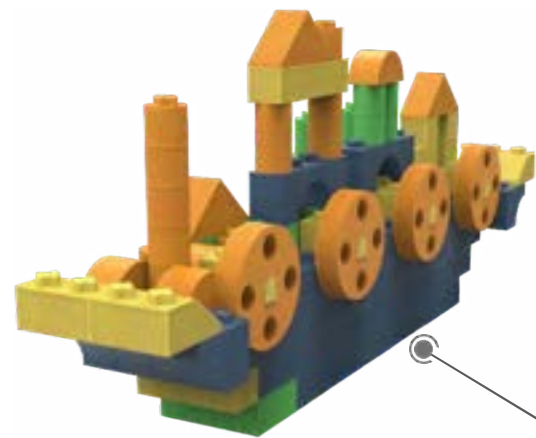

Architect Ship Series

ARCHITECT SHIP

型号: CLK-JZX-01